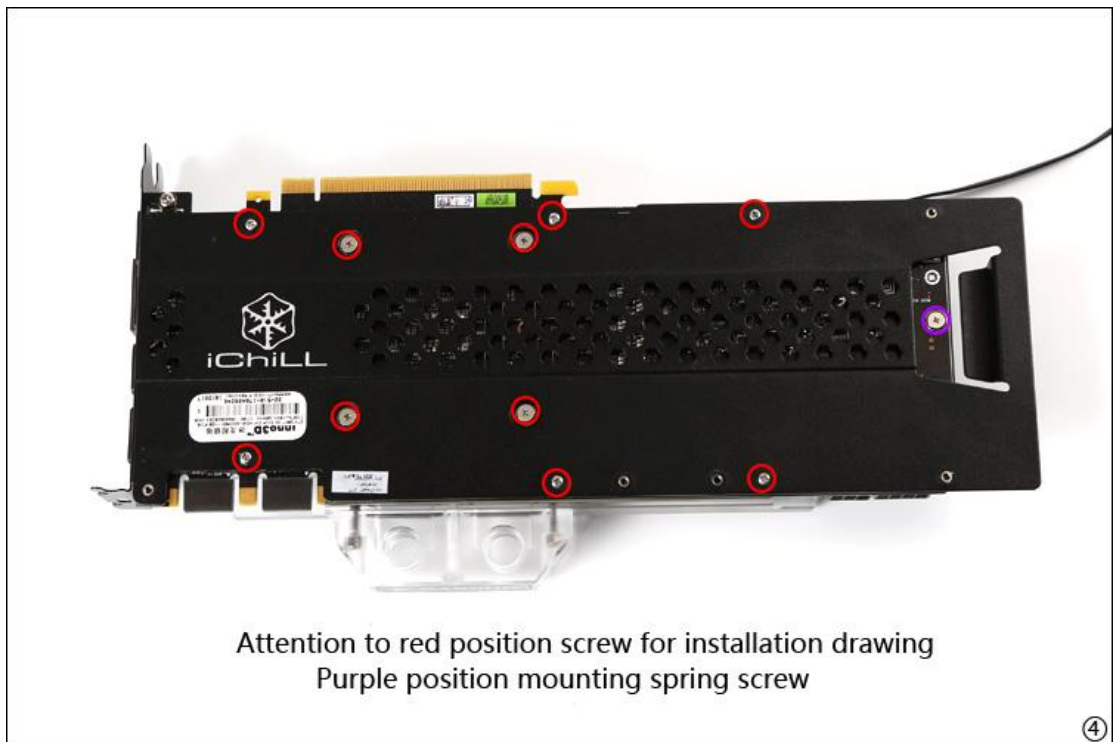

# GPU Water Block(INNO3D ichill GTX1080Ti/1080/1070)

BS-INI1080T-PA

installation is complete