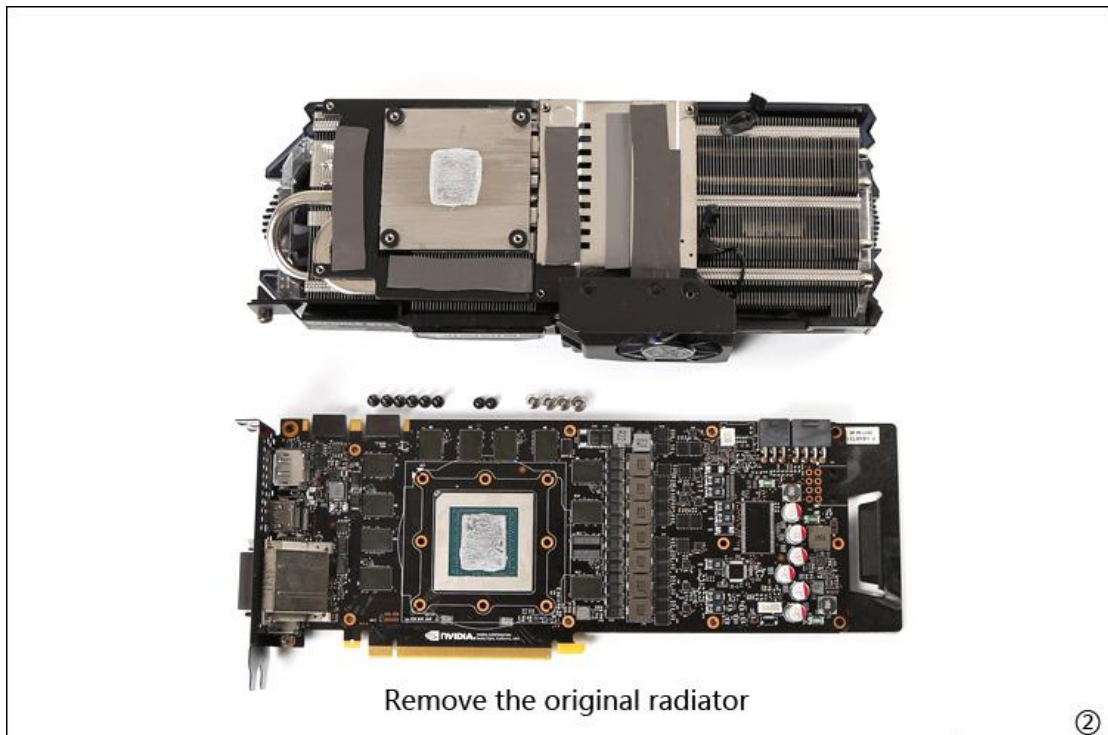

# GPU Water Block(INNO3D ichill GTX1080Ti/1080/1070)

BS-INI1080T-PA

installation is complete