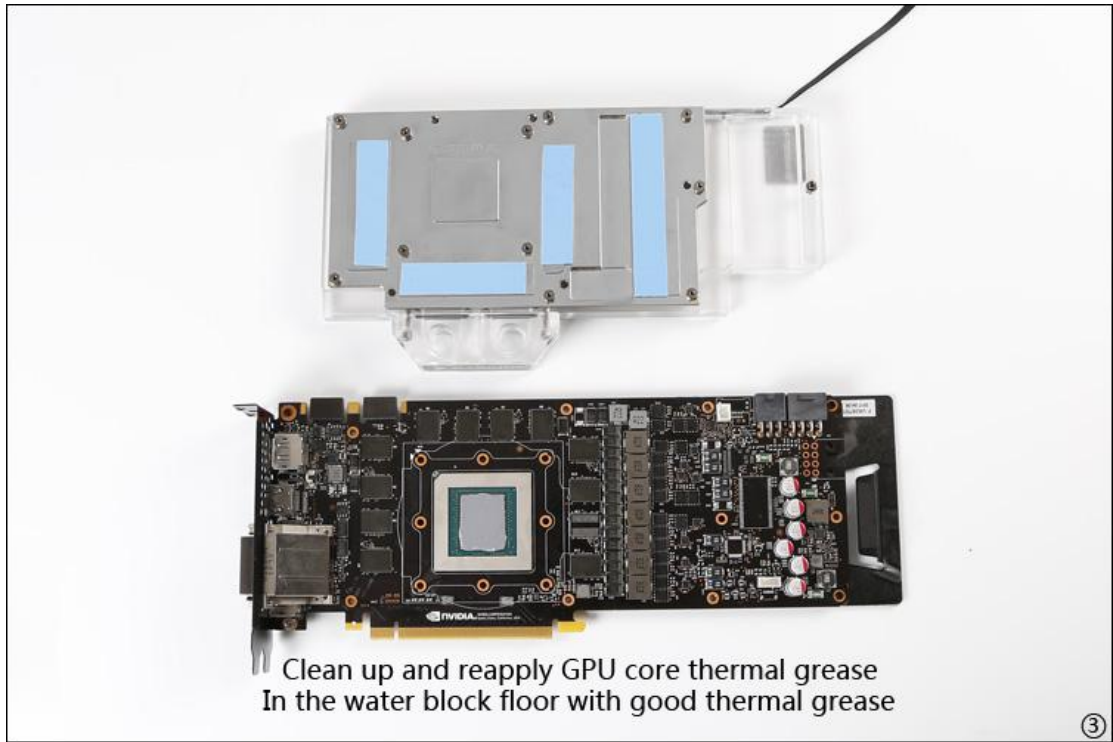

# GPU Water Block(INNO3D ichill GTX1080Ti/1080/1070)

BS-INI1080T-PA

installation is complete