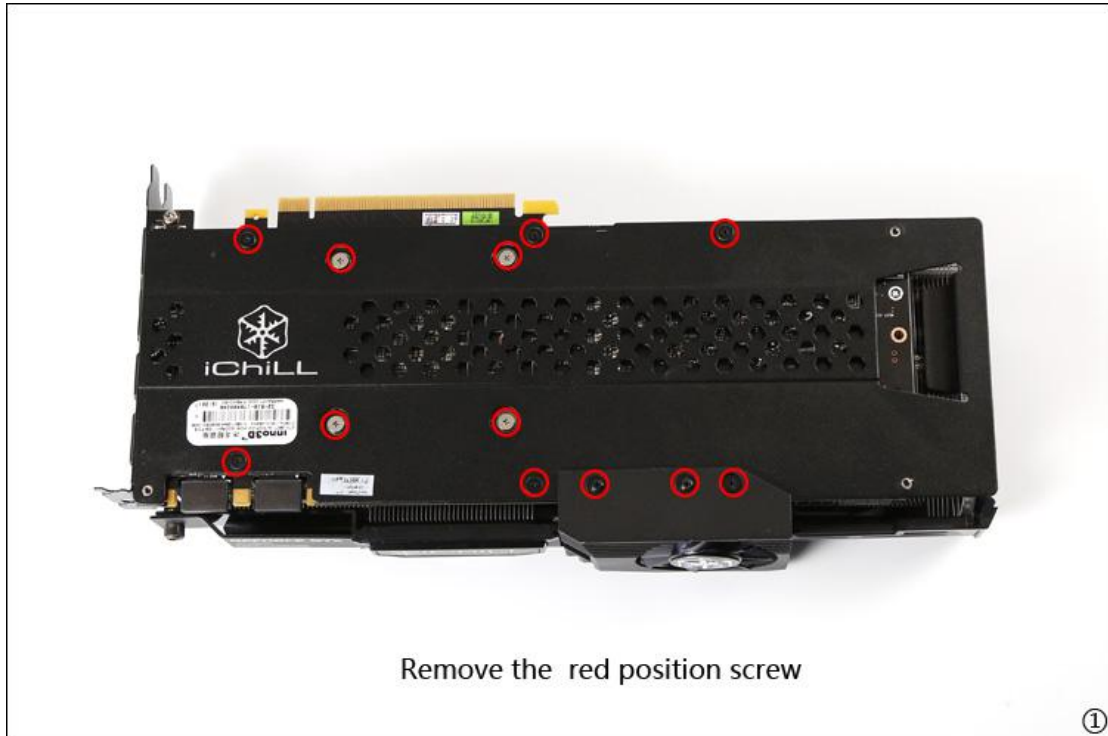

# GPU Water Block(INNO3D ichill GTX1080Ti/1080/1070)

BS-INI1080T-PA

installation is complete